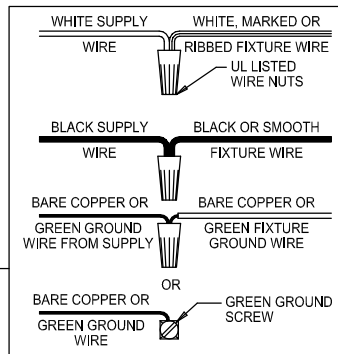

CAUTION: Read instructions carefully and turn electricity off at main circuit breaker panel before beginning installation.

300183, 300184

WARNING - If any Special Control Devices are used with this Fixture, Follow the Instructions Carefully to assure full compliance with N.E.C. requirements. If there are any questions, contact a Qualified Electrical Contractor.

CAUTION - All glass is fragile, use care when handling Glass component(s) and or Lamp(s).

CANOPY MOUNTING & WIRE CONNECTION ASSEMBLY STEPS:

1. L → M
2. K, J → M
3. E → A
4. A, B → C
5. F → G
6. D, H → A