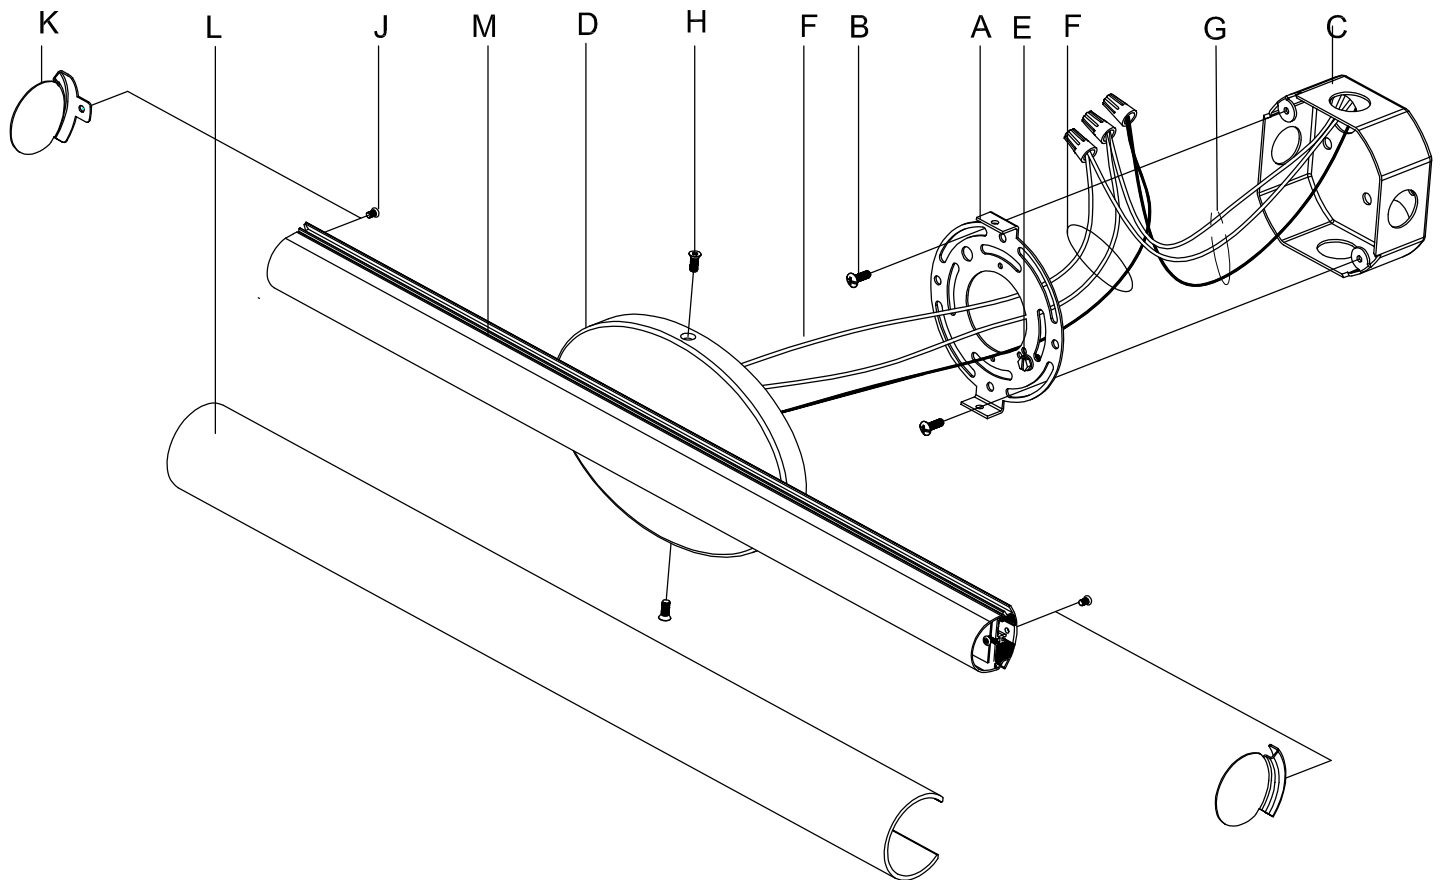

CAUTION: Read instructions carefully and turn electricity off at main circuit breaker panel before beginning installation.

300183, 300184

*****

WARNING - If any Special Control Devices are used with this Fixture, Follow the Instructions Carefully to assure full compliance with N.E.C. requirements. If there are any questions, contact a Qualified Electrical Contractor.

WARNING - This product contains chemicals known to the State of California to cause cancer, birth defects and /or other reproductive harm. Thoroughly wash hands after installing, handling, cleaning, or otherwise touching this product.

CAUTION - All glass is fragile, use care when handling Glass component(s) and or Lamp(s).

*****

CANOPY MOUNTING & WIRE CONNECTION ASSEMBLY STEPS:

1. L → M
2. K, J → M
3. E → A
4. A, B → C
5. F → G
6. D, H → A

**B, C & G
(NOT FURNISHED)
(NO INCLUIDA)
(NON FOURNIE)**