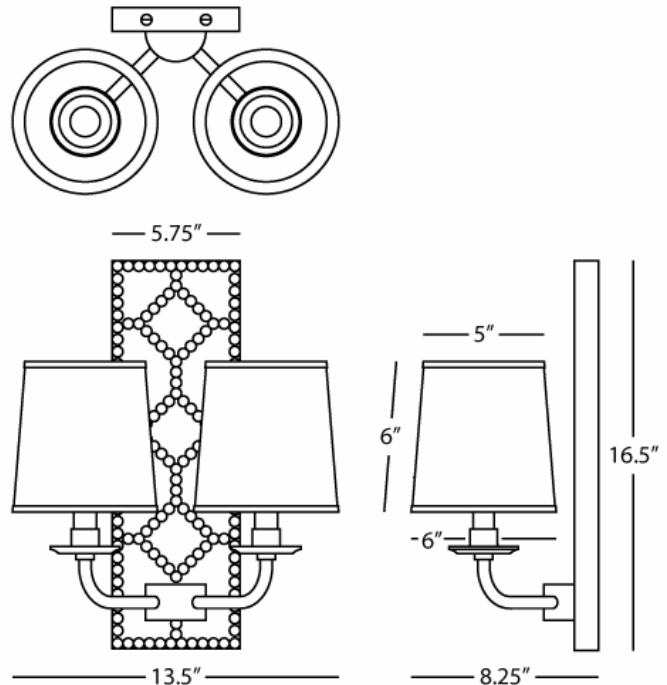

WILLIAMSBURG

LIGHTFOOT

1032

Double Sconce

2-60W Max.

Bulb Type: B, Candelabra Base

Direct Wire Only

Backplate Upholstered in Bruton White Leather w/

Nailhead Detail

Aged Brass Accents

Fondine Fabric Shades

FINISH OPTIONS:

S1032 - Polished Nickel Accents

Z1032 - Deep Patina Bronze Accents

** Available for Quick SHIP **