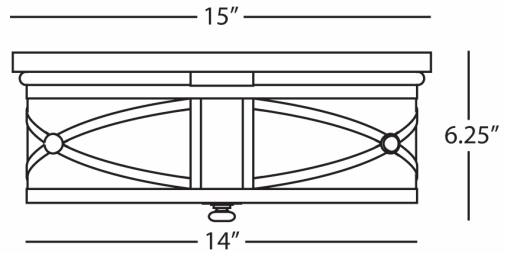

** Available for Quick SHIP **