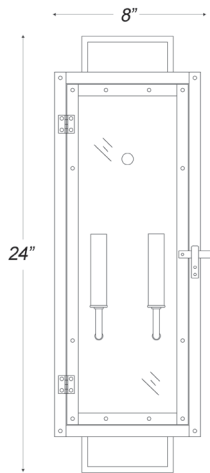

1011CP SPENCER 2-LIGHT WALL LANTERN

Front View

Side View

Description: Spencer 2-light wall lantern

Finish: Copper patina

Dimensions: 8" W x 24" H x 5" ext.
Height on center: 3"

Bulbs: 2-60w Cand.

Certification: cETL / wet location

Material: Copper

Glass: Clear

Back Plate Dimensions: 8" x 20"

Chain/Wire: NA

Additional Finishes: NA