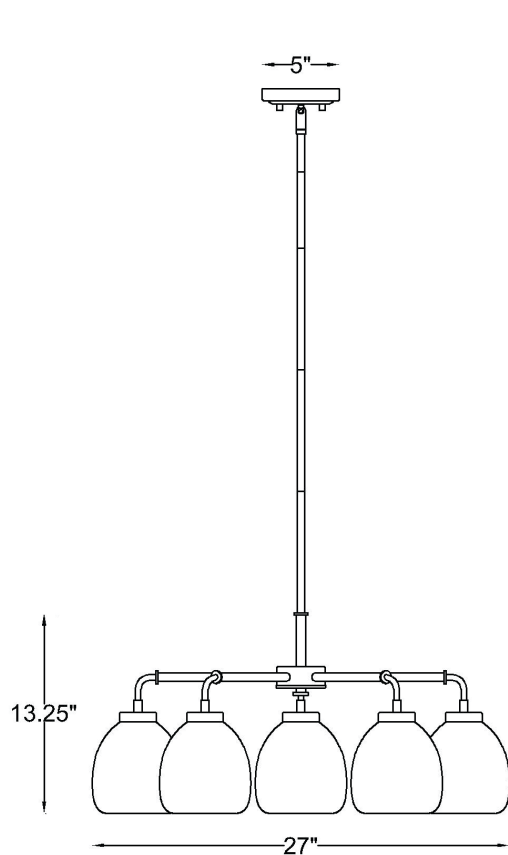

IN20063BR

DAWES 5-LIGHT PENDANT

Description:	Dawes 5-light pendant
Finish:	Brass
Dimensions:	27" dia. x 13.25" H
Bulbs:	5-100w med.
Certification:	Dry location / UL
Material:	Steel

Shade:	Glass
Glass:	Clear
Canopy Dimensions:	5" dia.
Chain/Wire:	12' wire
Stems:	3-12", 1-6", 1-3"