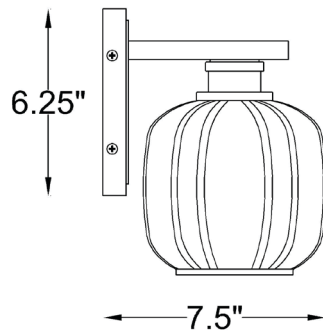

IN40030BK

OXLEY 1-LIGHT WALL SCONCE

Front View

Side View

Description:	Oxley 1-light wall sconce
Finish:	Matte black w/brass
Dimensions:	6.5" W x 9.25" H x 7.5" ext. Height on Center: 3.25"
Bulbs:	1-100w Med.
Certification:	Damp location / UL

Material:	Steel
Glass:	Clear
Back Plate Dimensions:	4.75" x 6.25"
Chain/Wire:	NA
Mounting:	Up or down