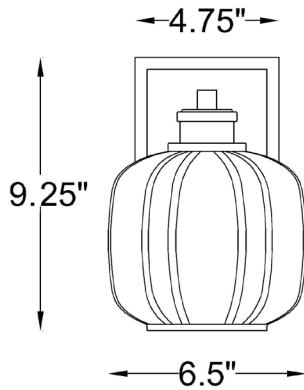

IN40030BK

OXLEY 1-LIGHT WALL SCONCE

Front View

Side View

Description:	Oxley 1-light wall sconce
Finish:	Matte black w/brass
Dimensions:	6.5" W x 9.25" H x 7.5" ext. Height on Center: 3.25"
Bulbs:	1-100w Med.
Certification:	Damp location / UL

Material:	Steel
Glass:	Clear
Back Plate Dimensions:	4.75" x 6.25"
Chain/Wire:	NA
Mounting:	Up or down