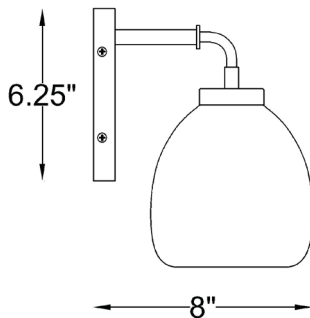

IN40060BK

DAWES 1-LIGHT WALL SCONCE

Front View

Side View

Description:	Dawes 1-light wall sconce
Finish:	Matte black
Dimensions:	6" W x 9.5" H x 8" ext. Height on Center: 3.25"
Bulbs:	1-100w Med.
Certification:	Damp location / UL

Material:	Steel
Shade:	Glass
Glass:	Clear
Back Plate Dimensions:	4.75" x 6.25"
Chain/Wire:	NA
Mounting:	Up or down