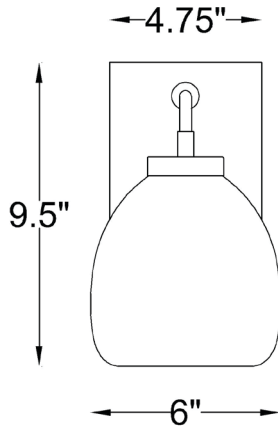

IN40060BK

DAWES 1-LIGHT WALL SCONCE

Front View

Side View

Description:	Dawes 1-light wall sconce
Finish:	Matte black
Dimensions:	6" W x 9.5" H x 8" ext. Height on Center: 3.25"
Bulbs:	1-100w Med.
Certification:	Damp location / UL

Material:	Steel
Shade:	Glass
Glass:	Clear
Back Plate Dimensions:	4.75" x 6.25"
Chain/Wire:	NA
Mounting:	Up or down