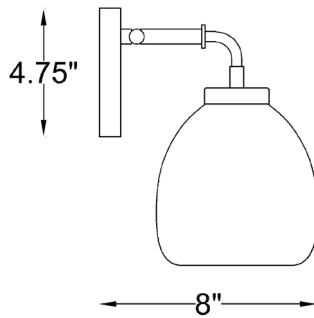

IN40061BR

DAWES 2-LIGHT WALL SCONCE

Front View

Side View

Description:	Dawes 2-light wall sconce
Finish:	Brass
Dimensions:	16" W x 9.5" H x 8" ext. Height on Center: 2.5"
Bulbs:	2-100w Med.
Certification:	Damp location / UL

Material:	Steel
Shade:	Glass
Glass:	Clear
Back Plate Dimensions:	6.25" x 4.75"
Chain/Wire:	NA
Mounting:	Up or down