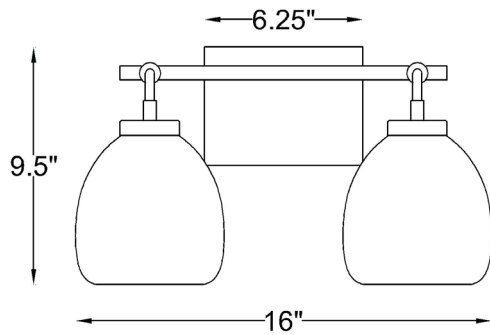

IN40061BR

DAWES 2-LIGHT WALL SCONCE

Front View

Side View

Description:	Dawes 2-light wall sconce
Finish:	Brass
Dimensions:	16" W x 9.5" H x 8" ext. Height on Center: 2.5"
Bulbs:	2-100w Med.
Certification:	Damp location / UL

Material:	Steel
Shade:	Glass
Glass:	Clear
Back Plate Dimensions:	6.25" x 4.75"
Chain/Wire:	NA
Mounting:	Up or down