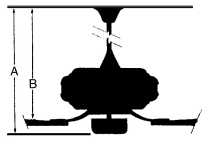

MEASUREMENTS

Blade Finish:					Reversible Blades:	No
Blade Material:					Slope:	Yes
ABS					Hanging Weight:	17.68
Blade Sweep:	No. of Blades:	Blade Pitch:			Downrod 2 Outside Dia:	
56"	4	14 degrees				
Downrod 1:	Downrod 1 Outside Dia:	Downrod 2:			Motor Size:	
6	0.75				DC 120X15MM	
Ceiling to Lowest Point: (Dim A)	Ceiling to Blade (Dim B)	Lead Wire:				
17.5	9.5	80"				

GLASS

Description:	Material:
Clear Halophane	GLASS
Part No.:	Quantity:
	1
Width:	Height:
8.13	5.63
	Length:
	8.13

FAN CONTROLS

Pull Chain Control:	Works with Remote Control:	Works with Wall Control:
No	Yes	Yes
Reversible:	Included Remote Control:	Included Wall Control:
Yes	RC400	
	Compatible Remote Control(s):	Compatible Wall Control(s):
		WC400