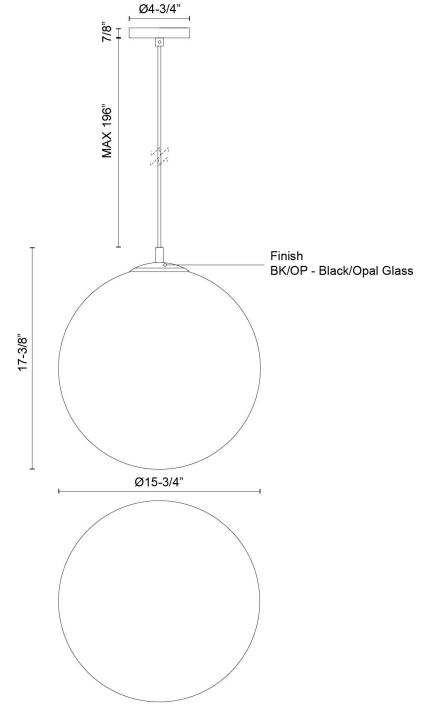

Marco 16-in (196-in Wire) Pendant

Model	Bulbs (not included)	Wattage (or equivalent)
PD34616 PD34616-BK/OP	1 x E26	60W

The Marco collection offers a refined simplicity with its opal glass globe, creating a soft and welcoming ambiance. Subtle black cord and canopy details enhance its minimalist design, ensuring a clean and modern look. Perfectly timeless, Marco adds understated elegance to any space it graces.

SPECIFICATION DETAILS

Fixture Dimensions	D15-3/4" x H17-3/8"
Canopy Dimensions	D4-3/4" x H7/8"
Minimum Hang Height	21"
Location	Dry
Glass Details	Opal Glass
Illumination Direction	Omni-directional
Light Source/Life	Socket
Material	Steel, Glass
Slopped Ceiling Adaptable	Yes
Shade Details	Opal Glass Shade
Wire Length	196"
Wire Style	Black Wire
Compliance	UL Certified: Yes