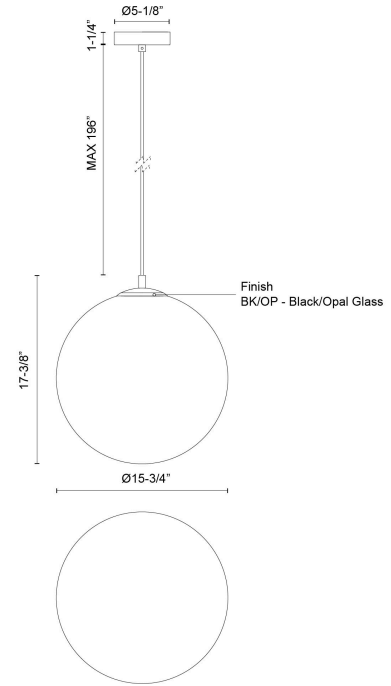

Marco 16-in (196-in Wire) Pendant

Model	Color Temperature	Wattage	Voltage	Total Lumens	Delivered Lumens	Dimmer Support (Optional, Not Included)
PD43616-5CCT-UNV PD43616-BK/OP-5CCT-UNV	5CCT,2700K,3000K,3500K,4000K,5000K	20W	120-277V	1750lm	980lm*	TRIAC/ELV

SPECIFICATION DETAILS

Fixture Dimensions	D15-3/4" x H17-3/8"
Canopy Dimensions	D5-1/8" x H1-1/4"
Minimum Hang Height	21"
Location	Dry
Diffuser Details	Frosted Acrylic Diffuser
Dimming Range	100% - 10%
Illumination Direction	Omni-directional
Light Source/Life	LED (50,000 hours) 90CRI
Material	Steel, Glass
Sloped Ceiling Adaptable	Yes
Shade Details	Opal Glass Shade
Wire Length	196"
Wire Style	Black Wire
Compliance	ETL Certified: Yes CEC Title 24: Yes