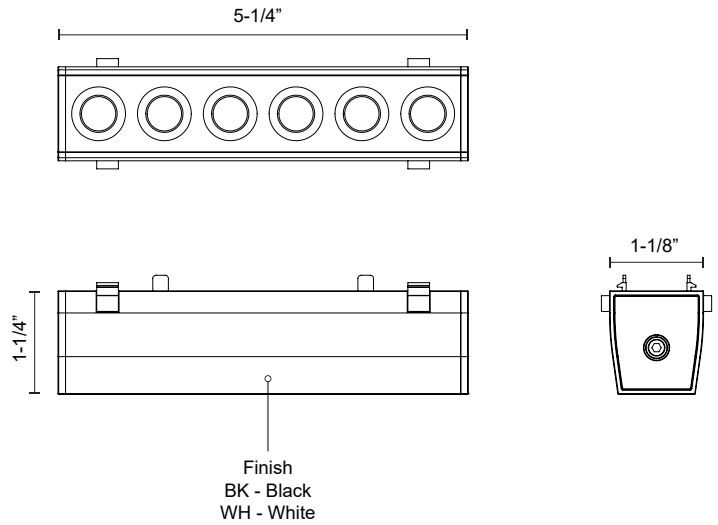

TRF39705-BK
Black

TRF39705-BK-4K
Black

TRF39705-WH
White

TRF39705-WH-4K
White

SPECIFICATION DETAILS

Fixture Dimensions	L5-1/4" x W1-1/8" x H1-1/4"
Light Source	Low Voltage LED
Wattage	6W
Total Lumens	510lm
Delivered Lumens	BK-404lm (@3000K); BK-420lm* (@4000K); WH-415lm* (@3000K); WH-430lm* (@4000K)
Voltage	48V, with DC Class 2 LED driver (see available canopy/driver options)
Color Temperature	3000K; 4000K;
CRI (Ra)	90CRI
LED Rated Life	50,000 hours
Location	Dry
CEC Title 24 JA8	Yes, JA8-2022
Illumination Direction	Downlight
Material	Aluminum + Polymeric Material
Mounting	Ceiling and Wall Mount, All Orientation
Paint Finish	BK02; WH02

* For custom options, consult factory for details.

* For warranty information, please visit www.kuzcolighting.com/warranty

DESCRIPTION

Introducing the Holo track head for the Kuzco Trilo track system. This multi-cell design provides ample downwards illumination along any configuration of the Trilo track system. Available in two sizes to fit the needs of your space.